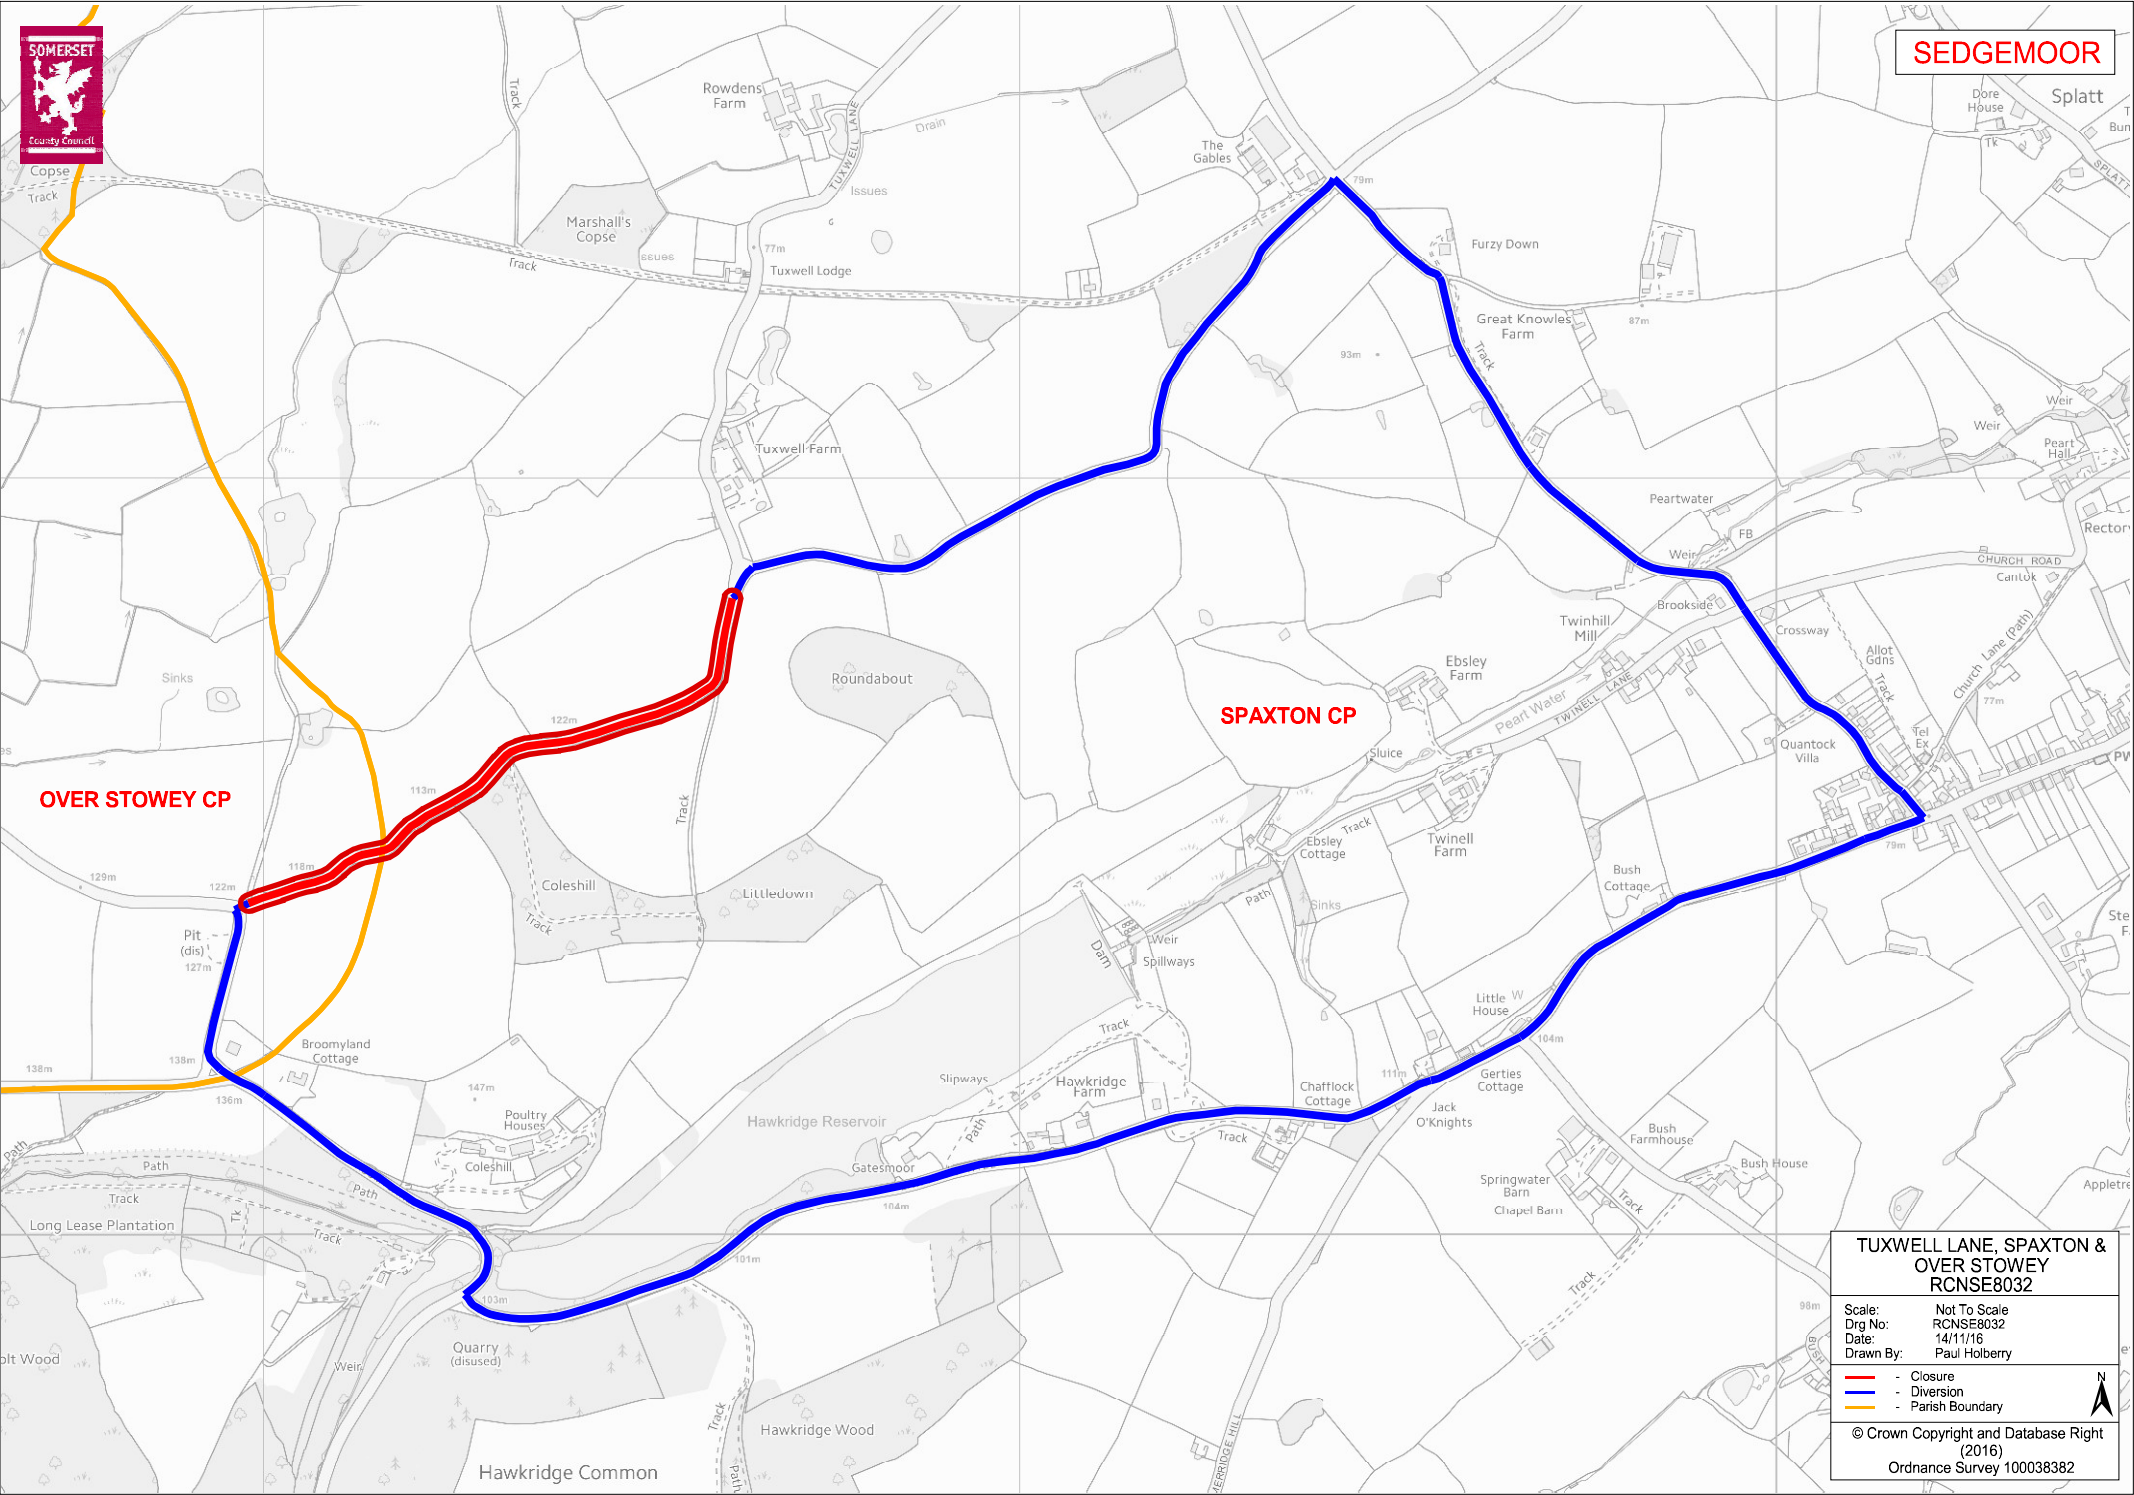

# SEDGEMOOR

**OVER STOWEY CP**

**SPAXTON CP**

### TUXWELL LANE, SPAXTON & OVER STOWEY RCNSE8032

Scale: Not To Scale  
Drg No: RCNSE8032  
Date: 14/11/16  
Drawn By: Paul Holberry

- Closure
- Diversion
- Parish Boundary

© Crown Copyright and Database Right (2016)  
Ordnance Survey 100038382